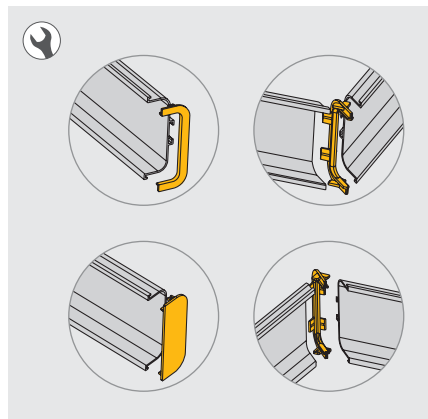

• The new Gola-e family of profiles is characterised by the incorporation of different connecting support brackets adapted according to the needs of each customer, by pressure or direct screwing. These brackets are valid for both the right and the left side.

Acciaio / Steel

Squadretta con vite a espansione

Angle bracket with expansion screw

Cod.		
89235	05	50

Acciaio / Steel

ACCESSORI PROFILO

PROFILE ACCESSORIES

Accessori profilo superiore

Upper profile accessories

Cod.

89008	15	21	10
-------	----	----	----

Tecnoplastica / Plastic

Accessori profilo centrale

Central profile accessories

Cod.

89009	15	21	10
-------	----	----	----

Descrizione Description	Cod.	
	89011 62	1
	89013 62	1

Alluminio / Aluminium

Tappo Gola-e profilo superiore

Gola-e cover upper profile

Descrizione Description	Cod.	
	89014 62	1
	89015 62	1
	89018 62	1
	89020 62	1