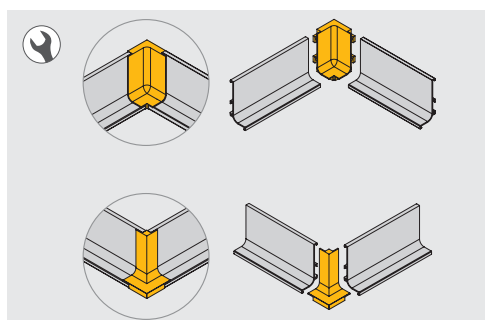

Angolo Gola-e profilo superiore

Gola-e angle upper profile

Descrizione Description	Cod.	
	89011 62	1
	89013 62	1

Alluminio / Aluminium

Tappo Gola-e profilo superiore

Gola-e cover upper profile