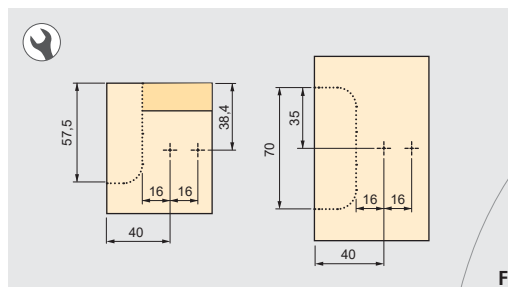

Squadretta con vite a espansione

Angle bracket with expansion screw

Cod.		
89235	05	50

Acciaio / Steel