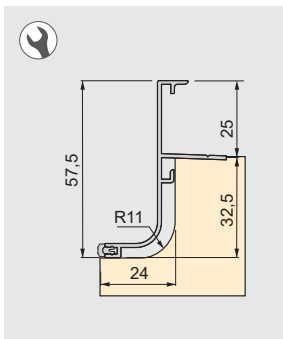

SISTEMA GOLA-E CURVO ORIZZONTALE

HORIZONTAL GOLA-E SYSTEM

Profilo superiore con paracolpi

Upper profile with rubber bumper

	Cod.	
4 m	89002 60 62	24 m

Alluminio e tecnoplastica
Aluminium and plastic