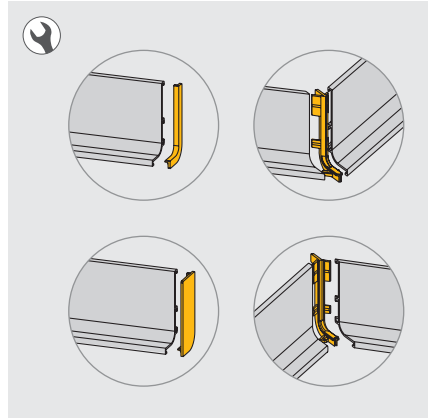

ACCESSORI PROFILO

PROFILE ACCESSORIES

Accessori profilo superiore

Upper profile accessories

Cod.

89008	15	21	10

Tecnoplastica / Plastic