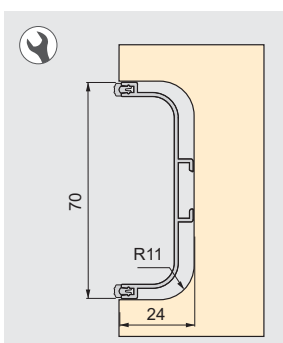

Upper profile

	Cod.	
4 m	89000 12 60 62	32 m

Alluminio / Aluminium

- Finitura 12 verniciata in bianco RAL 9003.
- Finished 12 is RAL 9003.

Profilo centrale con paracolpi

Central profile with rubber bumper

	Cod.	
4 m	89003 60 62	24 m