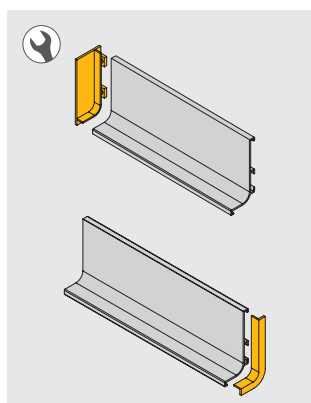

• The new Gola-e family of profiles is characterised by the incorporation of different connecting support brackets adapted according to the needs of each customer, by pressure or direct screwing. These brackets are valid for both the right and the left side.

Descrizione Description	Cod.	
	89011 62	1
	89013 62	1

Alluminio / Aluminium

Tappo Gola-e profilo superiore

Gola-e cover upper profile

Descrizione Description	Cod.	
	89014 62	1
	89015 62	1
	89018 62	1
	89020 62	1