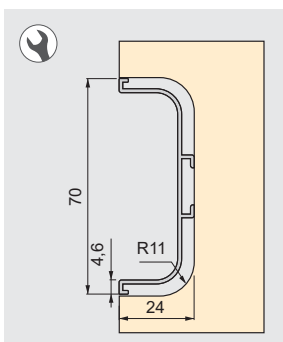

Profilo centrale

Central profile

	Cod.	
4 m	89001 12 60 62	24 m

Alluminio / Aluminium

- Finitura 12 verniciata in bianco RAL 9003.
- Finished 12 is RAL 9003.