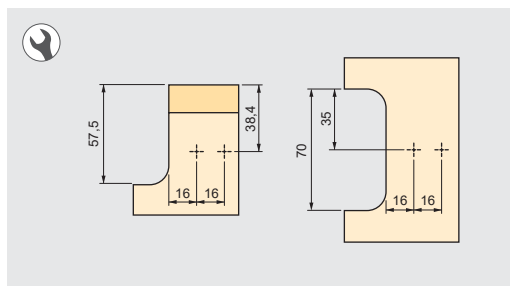

Squadra

Bracket

Cod.		
89234	05	50

Acciaio / Steel