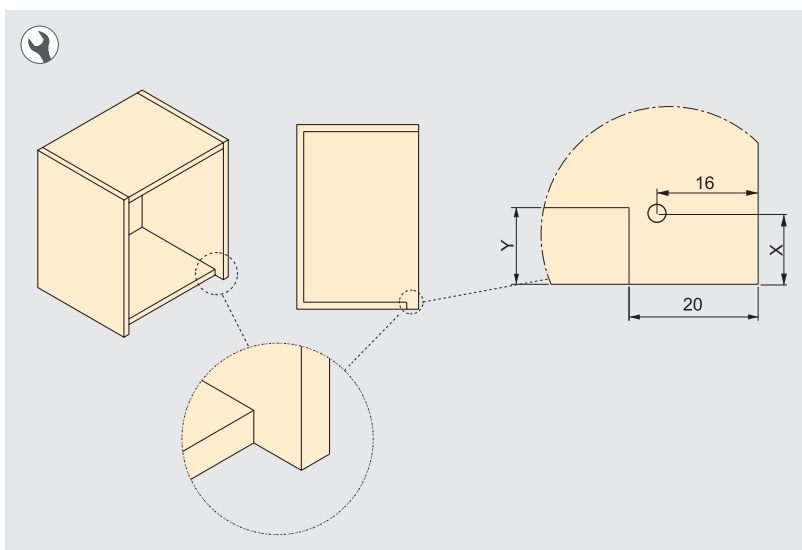

- Finitura 12 verniciata in bianco RAL 9003.
- Finished 12 is RAL 9003.