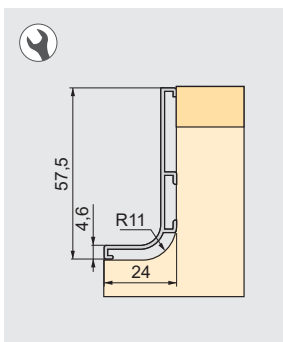

Upper profile

	Cod.	
4 m	89000 12 60 62	32 m

Alluminio / Aluminium

- Finitura 12 verniciata in bianco RAL 9003.
- Finished 12 is RAL 9003.

Profilo centrale con paracolpi

Central profile with rubber bumper

	Cod.	
4 m	89003 60 62	24 m