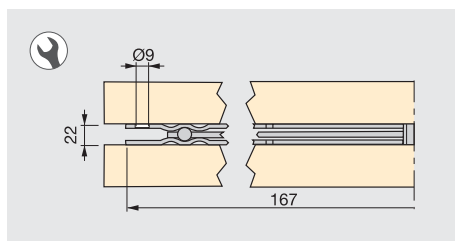

SUPPORTI E PIATTAFORME PER TV

SUPPORTS AND PLATFORMS FOR TV

Piattaforma Giro 1

Giro 1 platform