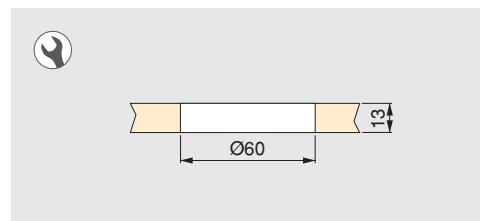

Cod.			
50067	11	64	8
Zama / Zamak