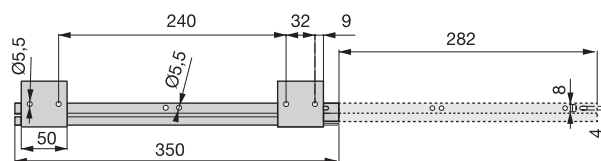

Guida a rulli senza regolazione

Non-adjustable, roller slide

Cod.

42947 25 15

Acciaio / Steel

- Chiusura a caduta. Possibilità di ancoraggio laterale.

- Self-closing. May be side mounted.