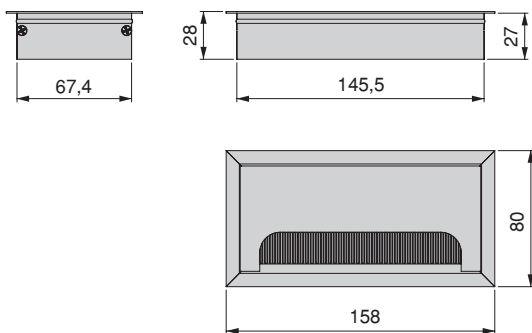

- Screw mounted to the underside of the desk top.
- Adhesive pads for the bottom of the CPU included.

PASSACAVI
CABLE ORGANIZERS

Quadrum
Quadrum

Cod.		
50100	62	5
Alluminio / Aluminium		

CRUX-IN

5

www.emuca.com