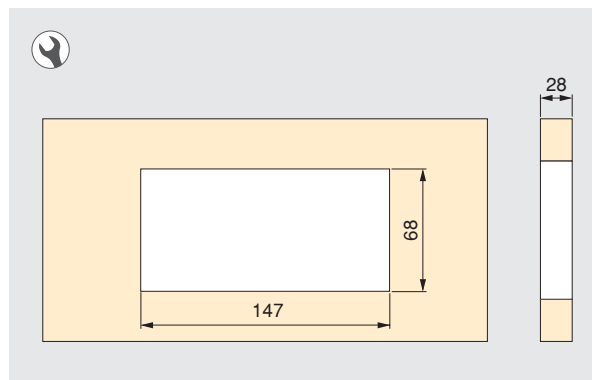

- Screw mounted to the underside of the desk top.
- Adhesive pads for the bottom of the CPU included.

PASSACAVI
CABLE ORGANIZERS

Quadrum
Quadrum

Cod.		
50100	62	5
Alluminio / Aluminium		

CRUX-IN

5

www.emuca.com