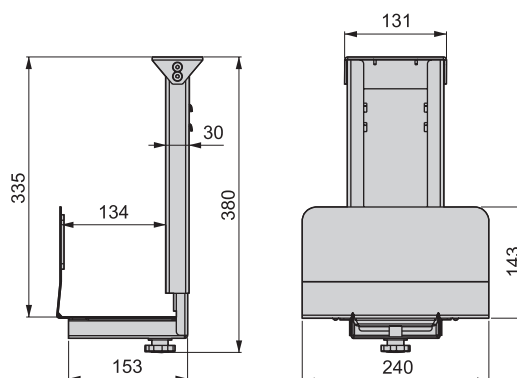

- With ball bearing slides.
- The mouse tray can be mounted on either side.
- A mat is included with the auxiliary mouse tray.

Supporto CPU

CPU support

Cod. 

62169	25	1
-------	----	---

Acciaio / Steel

- Si monta nella parte inferiore del tavolo, mediante viti.
- Incluso cuscinetto adesivo per appoggio CPU.