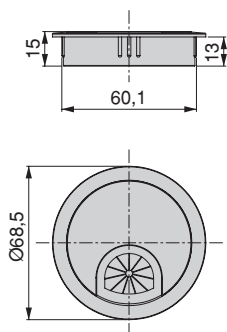

Circum

Circum