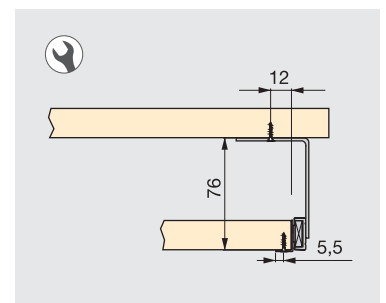

- The supports can be mounted facing out or in with tabs for screwing on the tray.
- With a closure which permits the keyboard tray to be fixed in its in or out position.

Guida a rulli senza regolazione

Non-adjustable, roller slide

Cod. 

42947 25 15

Acciaio / Steel

- Chiusura a caduta. Possibilità di ancoraggio laterale.

- Self-closing. May be side mounted.

PORTA TASTIERA E SUPPORTI CPU

KEYBOARD PLATFORMS AND CPU SUPPORTS