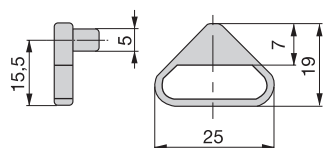

Reggipiano Ø10

Ø10 shelf support

Cod.		
80452	07	2.000

Zama / Zamak

Ferमारipiano

Shelf fixing system

Cod.		
90136	20	5.000

Tecnoplastica / Plastic